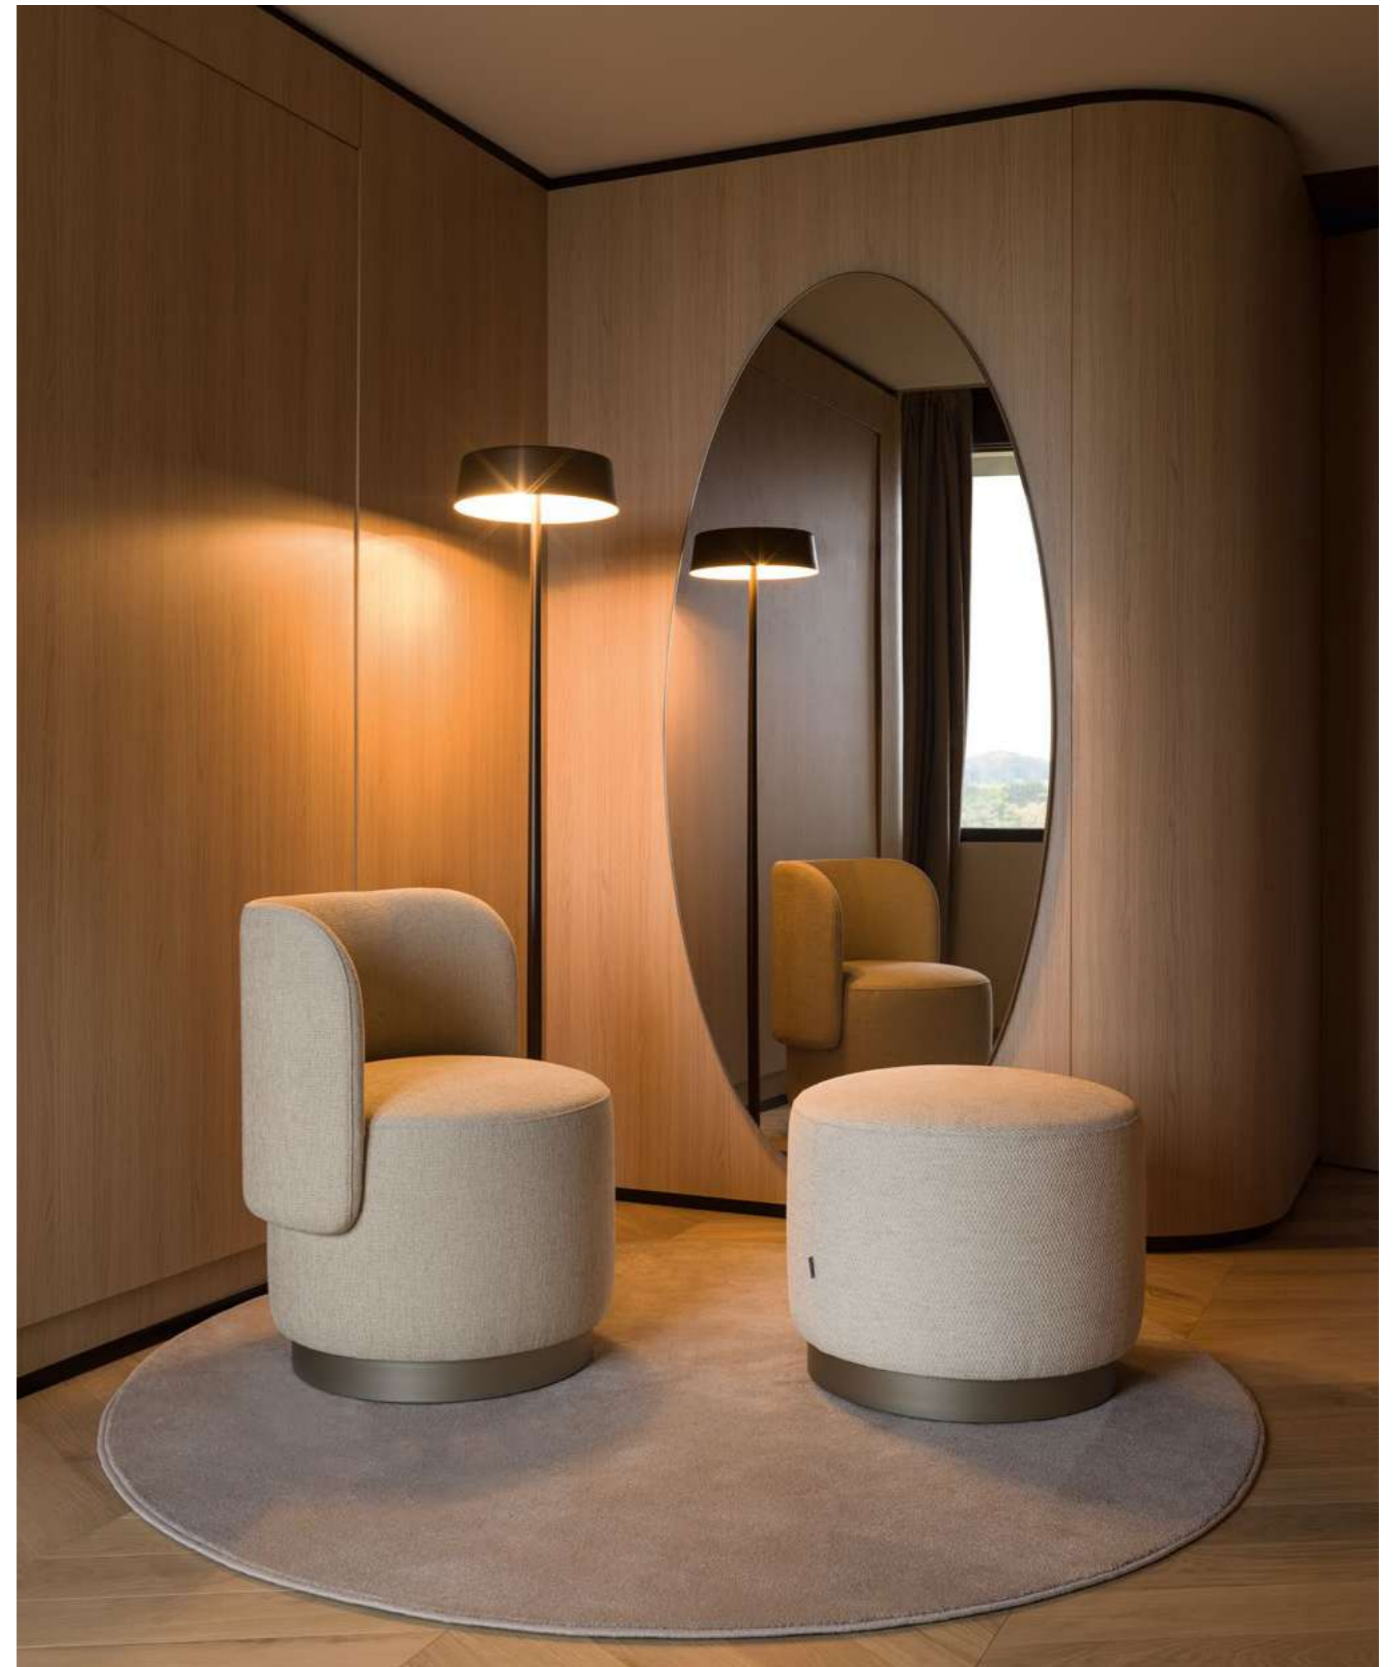

05231 . 05271