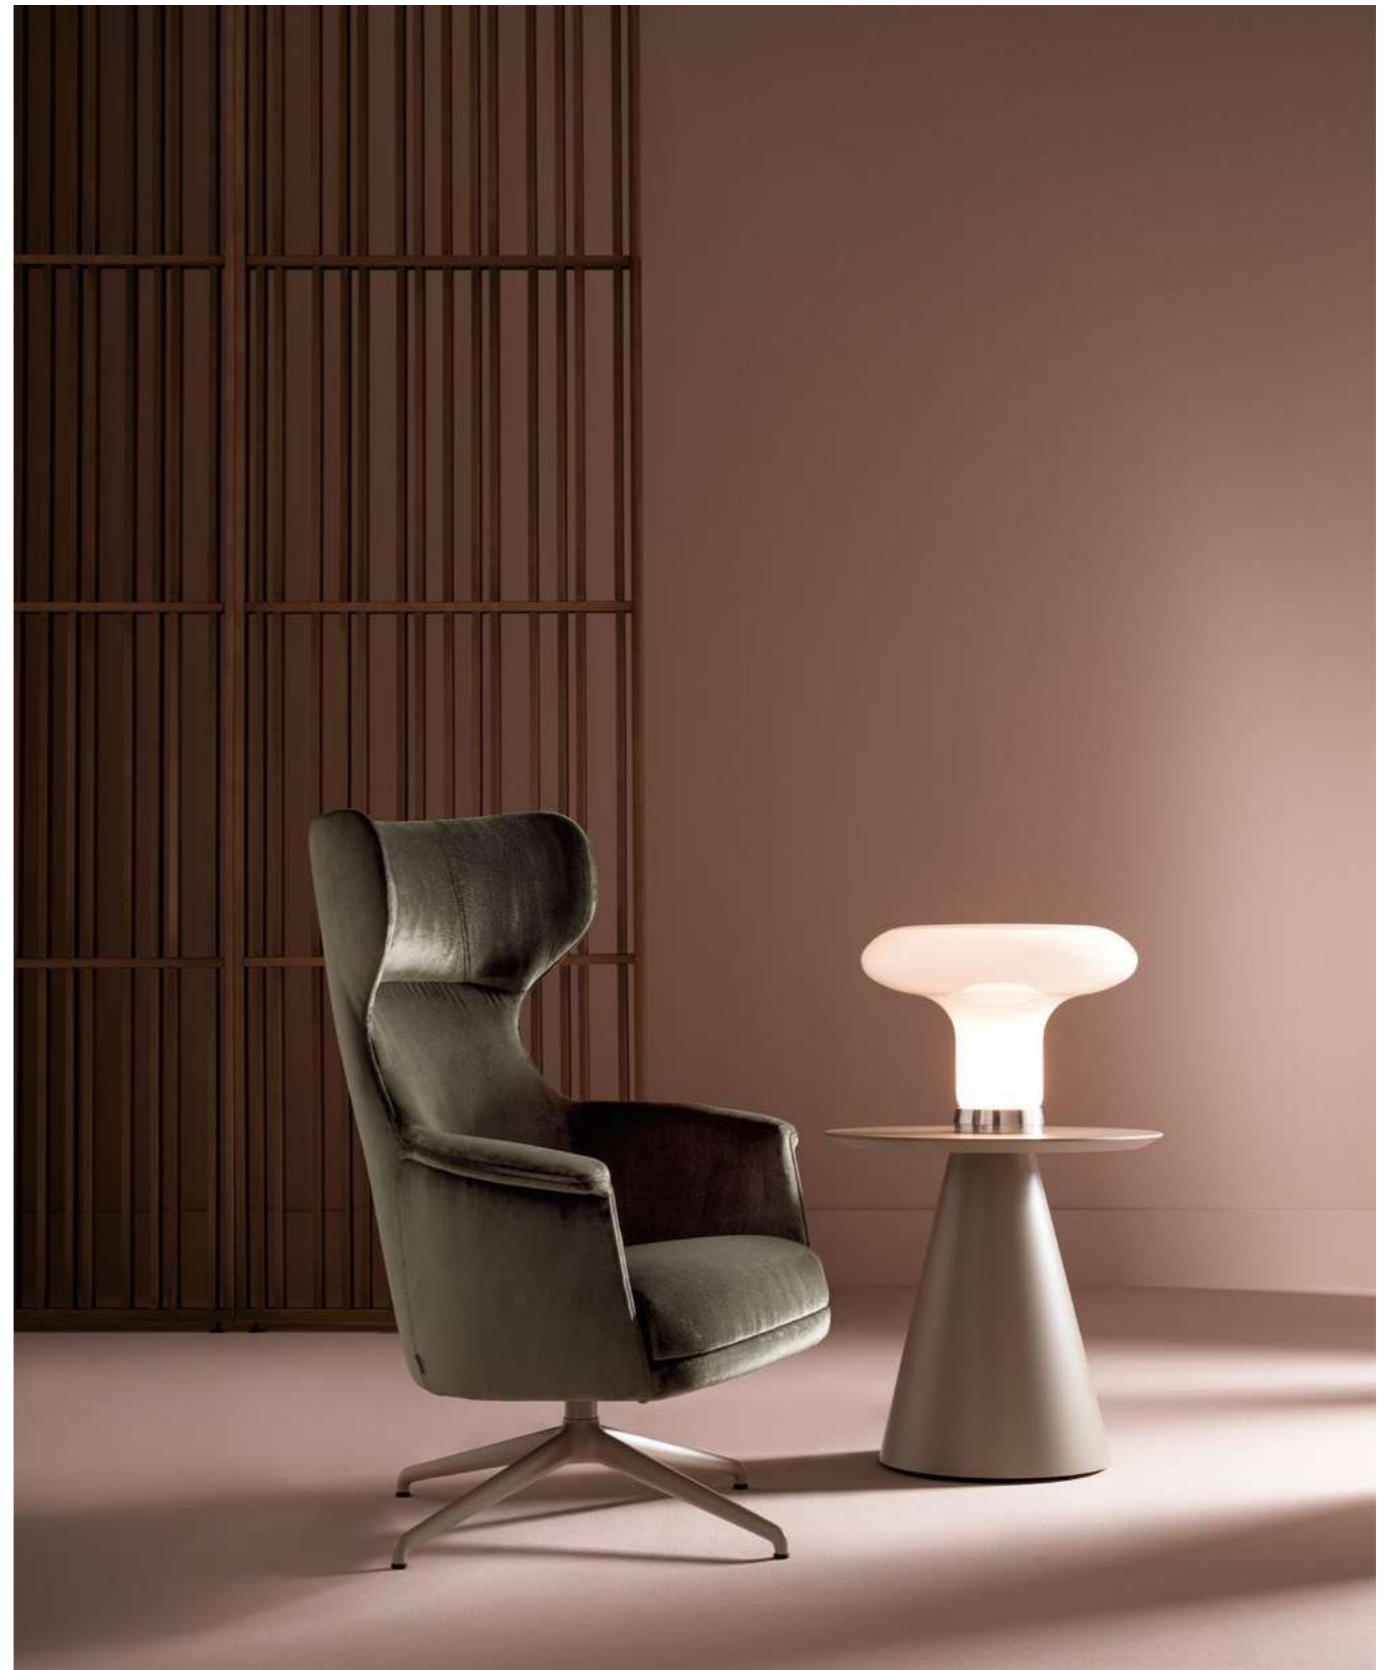

Bergere dal carattere contemporaneo,
con schienale avvolgente e linee morbide che invitano al relax.

An enveloping and contemporary Bergere featuring a high backrest
and soft lines that invite relaxation.

HOTEL DER LÄRCHENHOF, 6383 ERPFENDORF, AUSTRIA

03646